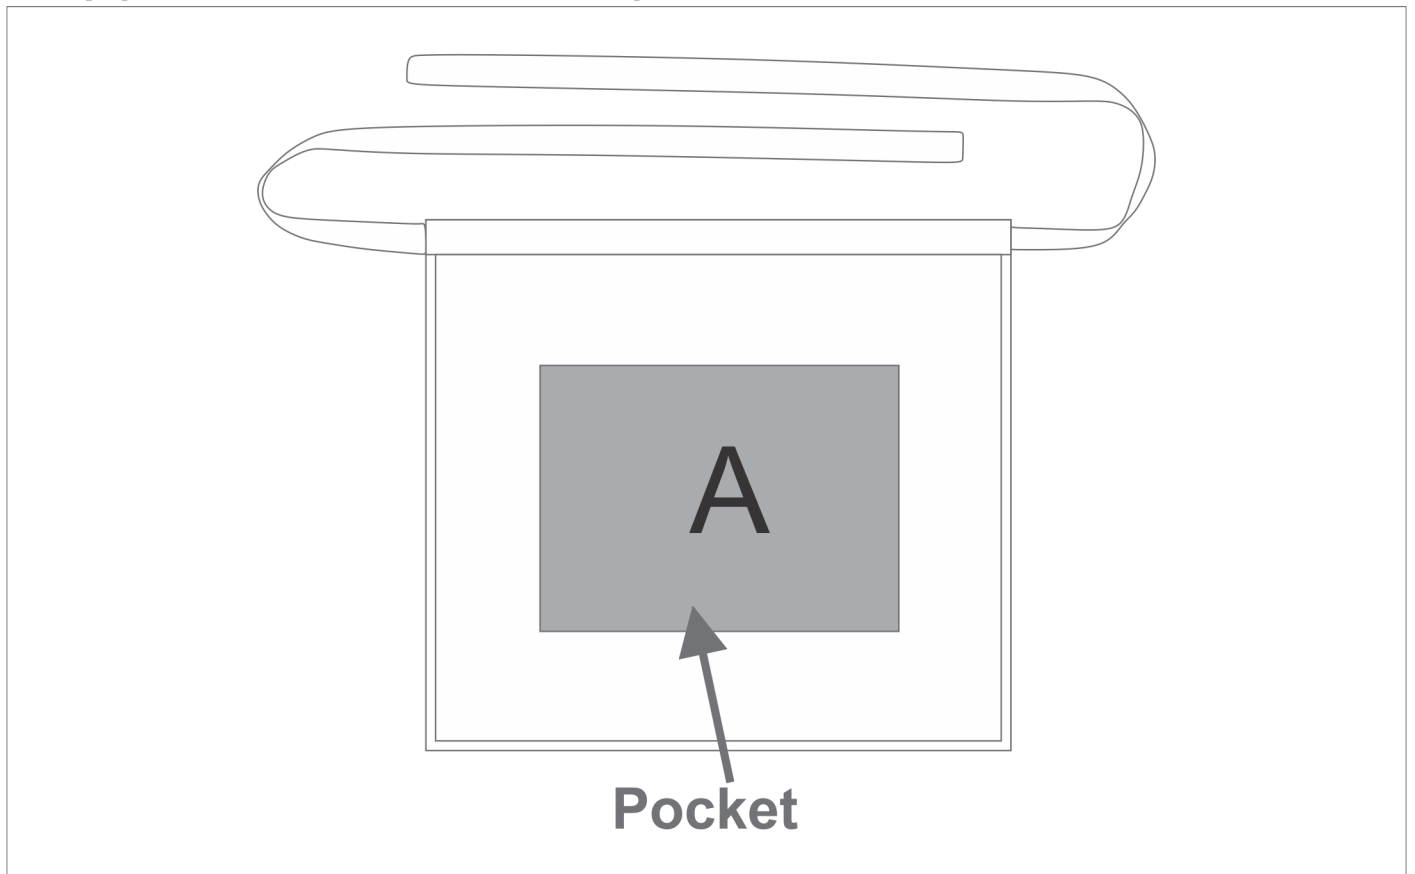

HC-HP-4-G

Hoppla Waiters Half Apron

Need to know:

- Includes 1-Position Sublimation (setup fees apply)
- **Please Note: We cannot guarantee 100% logo Alignment on all Brandable Panels.**

Branding Options:

Position A

1. Custom Sublimation A (CPSUB-A)
Full Colour
Size: 310mm wide x 230mm high